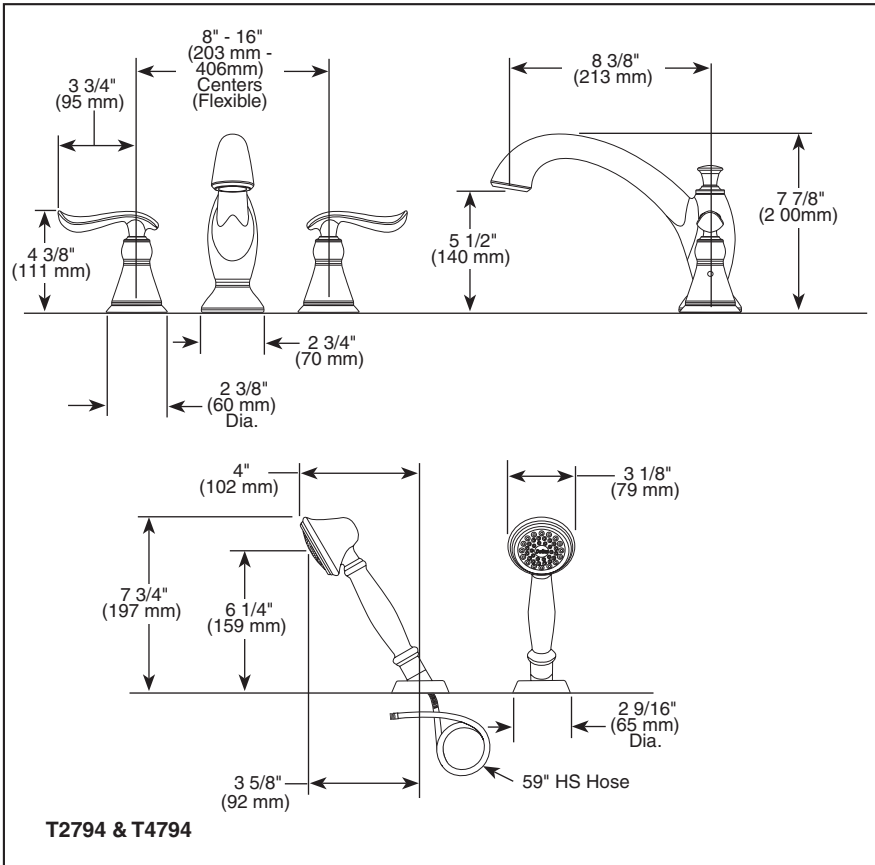

T2794▲

T4794▲

Submitted Model No.: _____

Specific Features: _____

▲ Designate Proper Finish Suffix

ROMAN TUB/WHIRLPOOL FAUCET TRIM

- Linden™ Bath Collection
- Three Hole Installation (T2794 Series)
- Four Hole Installation (T4794 Series)
- Rough-In Kit Must Also be Ordered to Complete Installation (R4707 for four hole and R2707 for three hole)

STANDARD SPECIFICATIONS:

- Trim only for two handle Roman Tub faucet for concealed mounting.
- 8 3/8" (213 mm) long, 7 7/8" (200 mm) high slip-on rigid spout.
- Temperature and volume controlled with handles.
- Rough-In kit must also be ordered to complete installation (R4707 for four hole and R2707 for three hole). There are separate specification sheets on each rough-in kit if more details are required.
- Handshower includes double check valves for backflow prevention (T4794).
- Handshower flow rate 2.0 gpm @ 80 PSI.

COMPLETE VALVE COMPLIES WITH:

- ASME A112.18.1 / CSA B125.1

Indicates compliance to ICC/ANSI A117.1

WaterSense applies to handshower only.

Delta reserves the right (1) to make changes in specifications and materials, and (2) to change or discontinue models, both without notice or obligation. Dimensions are for reference only. See current full-line price book or www.specselect.com for finish options and product availability.