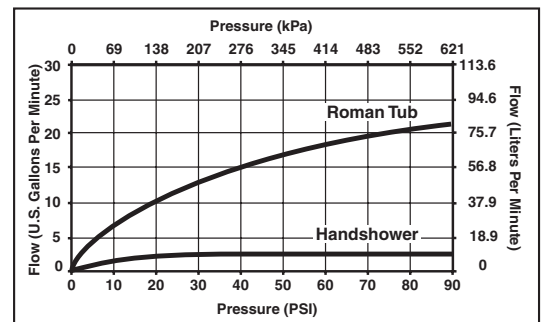

STANDARD SPECIFICATIONS:

- Trim only for two handle Roman Tub faucet for concealed mounting.
- 8 3/8" (213 mm) long, 7 7/8" (200 mm) high slip-on rigid spout.
- Temperature and volume controlled with handles.
- Rough-In kit must also be ordered to complete installation (R4707 for four hole and R2707 for three hole). There are separate specification sheets on each rough-in kit if more details are required.
- Handshower includes double check valves for backflow prevention (T4794).
- Handshower flow rate 2.0 gpm @ 80 PSI.

COMPLETE VALVE COMPLIES WITH:

- ASME A112.18.1 / CSA B125.1

Indicates compliance to ICC/ANSI A117.1

WaterSense applies to handshower only.

Delta reserves the right (1) to make changes in specifications and materials, and (2) to change or discontinue models, both without notice or obligation. Dimensions are for reference only. See current full-line price book or www.specselect.com for finish options and product availability.