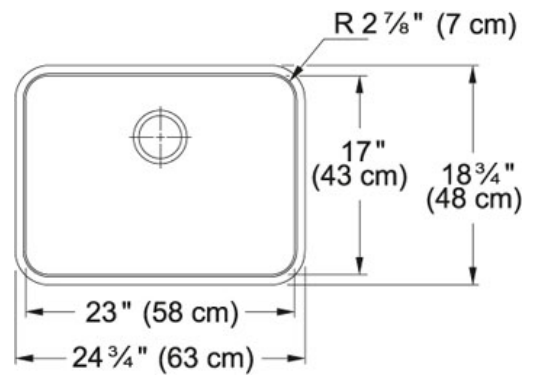

SPECIFICATION SHEET

PRODUCT FAMILY: Sinks FINISH: Stainless Steel SERIES: GRANDE MODEL: GDX11023

Product Information

FUN#	122.0203.674
US Part Number	GDX11023
Minimum Cabinet Size	27"
Drain Opening	3 1/2"
Outer Dimensions	24 3/4"x18 3/4"
Bowl Size	23x17"x9"
Number of Bowls	1