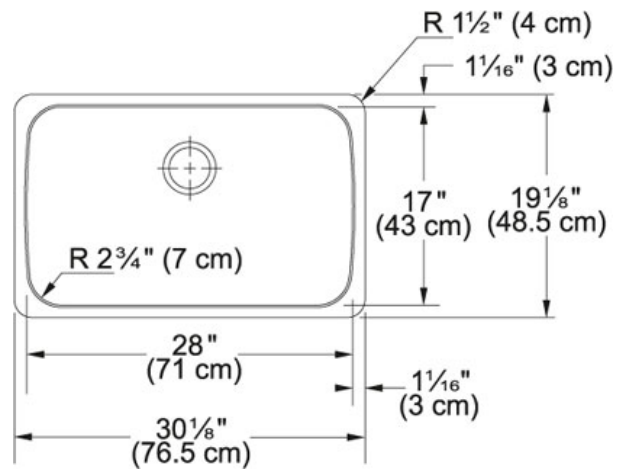

SPECIFICATION SHEET

PRODUCT FAMILY: Sinks FINISH: Stainless Steel SERIES: GRANDE MODEL: GDX11028

Product Information

FUN#	122.0203.675
US Part Number	GDX11028
Minimum Cabinet Size	33"
Drain Opening	3 1/2"
Outer Dimensions	30 1/8"x19 1/8"
Bowl Size	28"x17"x9"
Number of Bowls	1