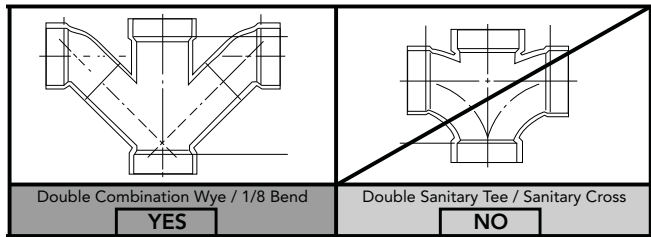

CST754SFN

Whitney® Close Coupled Toilet, 1.6GPF/6.0 GPF

SPECIFICATIONS

- Water Use 1.6 GPF/6.0LPF
- Flush System G-Max®
- Min. Water Pressure 8 psi (static)
- Water Surface 10-3/8" x 8-1/4"
- Trap Diameter 2-1/8"
- Rough-in 12"
- Trap Seal 2-3/8"
- Warranty One Year Limited Warranty
- Material Vitreous china
- Shipping Weight C754SF - 56.5lbs
ST754S - 43.0lbs
- Shipping Dimensions C754SF
29-1/8" L x 11-7/8" W1
x 15" W2 x 17-3/8" H

ST754S
23-1/4" L x 9-5/8" W
x 20-7/8" H

INSTALLATION NOTES

Back-to-Back Toilet Installations:
TOTO recommends the use of a nationally listed, double sanitary tee-wye only, in vertical waste stacks, in accordance with the stipulations noted in the majority of nationally recognized plumbing codes.