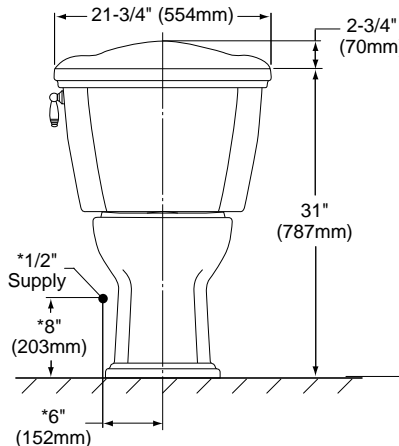

COLORS/FINISHES

- Standard
 - #01 Cotton
 - #03 Bone
 - #11 Colonial White
 - #12 Sedona Beige
 - #51 Ebony

PRODUCT SPECIFICATION

The two-piece G-Max flushing system toilet shall be 1.6GPF/6.0LPF. Toilet shall be universal height and ADA compliant. Toilet shall have high-profile tank, elongated front bowl and color matched/chrome trip lever. Toilet shall be TOTO Model CST754SFN_____.

CST754SFN

Whitney® Close Coupled Toilet, 1.6GPF/6.0 GPF

SPECIFICATIONS

- Water Use 1.6 GPF/6.0LPF
- Flush System G-Max®
- Min. Water Pressure 8 psi (static)
- Water Surface 10-3/8" x 8-1/4"
- Trap Diameter 2-1/8"
- Rough-in 12"
- Trap Seal 2-3/8"
- Warranty One Year Limited Warranty
- Material Vitreous china
- Shipping Weight C754SF - 56.5lbs
ST754S - 43.0lbs
- Shipping Dimensions C754SF
29-1/8" L x 11-7/8" W1
x 15" W2 x 17-3/8" H

ST754S
23-1/4" L x 9-5/8" W
x 20-7/8" H

INSTALLATION NOTES

Back-to-Back Toilet Installations:
TOTO recommends the use of a nationally listed, double sanitary tee-wye only, in vertical waste stacks, in accordance with the stipulations noted in the majority of nationally recognized plumbing codes.