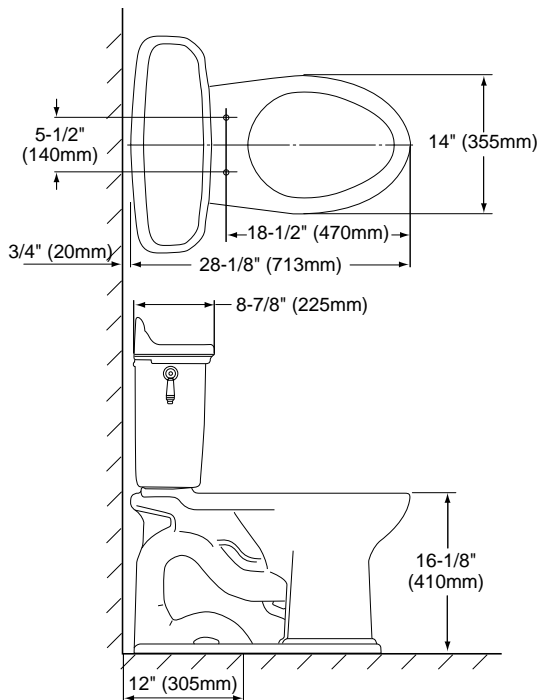

CST754SFN

Whitney® Close Coupled Toilet, 1.6GPF/6.0 GPF

SPECIFICATIONS

- Water Use 1.6 GPF/6.0LPF
- Flush System G-Max®
- Min. Water Pressure 8 psi (static)
- Water Surface 10-3/8" x 8-1/4"
- Trap Diameter 2-1/8"
- Rough-in 12"
- Trap Seal 2-3/8"
- Warranty One Year Limited Warranty
- Material Vitreous china
- Shipping Weight C754SF - 56.5lbs
ST754S - 43.0lbs
- Shipping Dimensions C754SF
29-1/8" L x 11-7/8" W1
x 15" W2 x 17-3/8" H

ST754S
23-1/4" L x 9-5/8" W
x 20-7/8" H

INSTALLATION NOTES

Back-to-Back Toilet Installations:
TOTO recommends the use of a nationally listed, double sanitary tee-wye only, in vertical waste stacks, in accordance with the stipulations noted in the majority of nationally recognized plumbing codes.

TOTO®

These dimensions and specifications are subject to change without notice