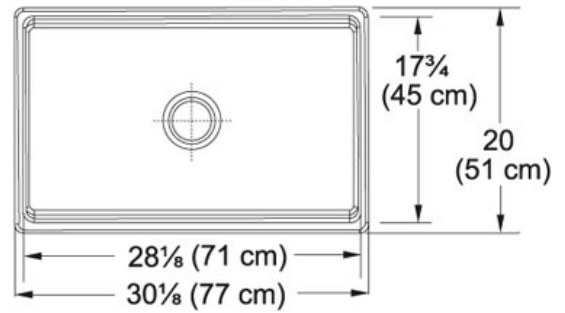

## Product Information

<b>FUN#</b>	130.0079.638
<b>US Part Number</b>	FHK710-30WH
<b>Minimum Cabinet Size</b>	30"
<b>Drain Opening</b>	3 1/2"
<b>Outer Dimensions</b>	30 1/8"x20"x10 15/64"
<b>Bowl Size</b>	28 1/8"x17 3/4"x9 1/4"
<b>Number of Bowls</b>	1
*	Dimensions may vary by 2% (plus or minus) due to material attributes and firing process.
<b>Type of Material</b>	Fireclay